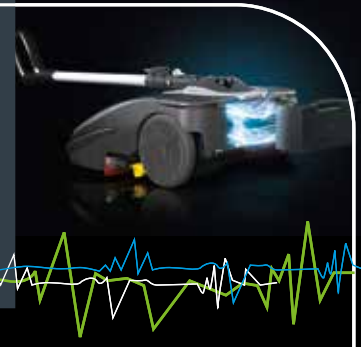

* low foam detergents

FIMOP

LITHIUM-ION
BATTERY TECHNOLOGY

Fimop has chosen lithium-ion technology to give you more.

Thanks to the lithium battery, you can charge up the machine whenever you want, so it's always ready when you need it.
And, compared with a traditional battery, it lasts longer and provides maximum power when you need it.
The lithium battery delivers the right power for each application and has excellent endurance