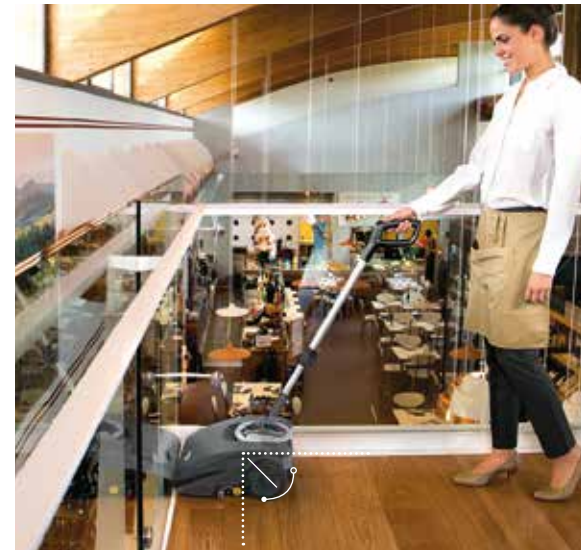

The universal joint allows FIMOP to move in any direction, so you can reach anywhere, cleaning along the walls to the corners and easily following the outlines of the furniture.

The compact size and low height allow you to clean in very narrow areas without difficulty and even reach under tables and chairs with ease.