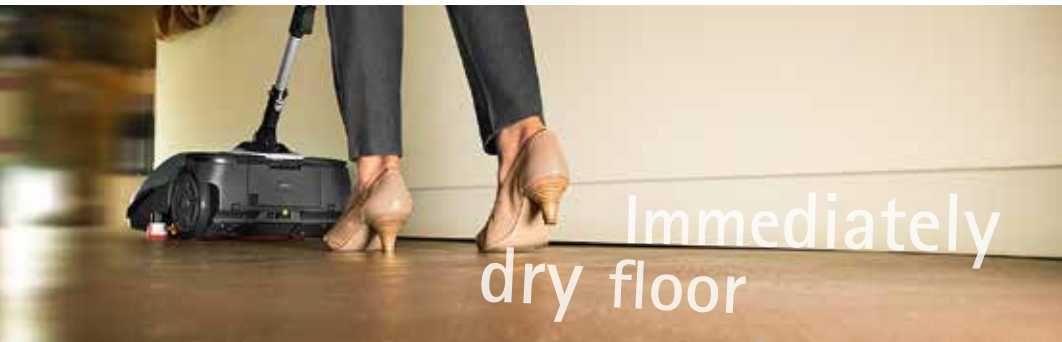

The dirty water is not returned to the floor, giving you perfectly clean surfaces.

>> **LIGHTWEIGHT**

Fitted with a convenient handle for easy carrying

>> **INTELLIGENT LITHIUM TECHNOLOGY**

- Always ready to use
- Quick battery charge
- Maximum power

>> **COMPLETELY SANITIZED FLOORS**

Cleans right up to skirting boards and gets into narrow areas, right into the corners

Immediately
dry floor

>> **ERGONOMICS**

The handle is covered with a soft-touch anti-slip material

>> **COMFORTABLE**

Adjustable handle height

>> **SMART JUNCTION**

The innovative universal joint provides perfect manoeuvrability for scrubbing and drying in all directions with extreme ease

>> **COMPACT**