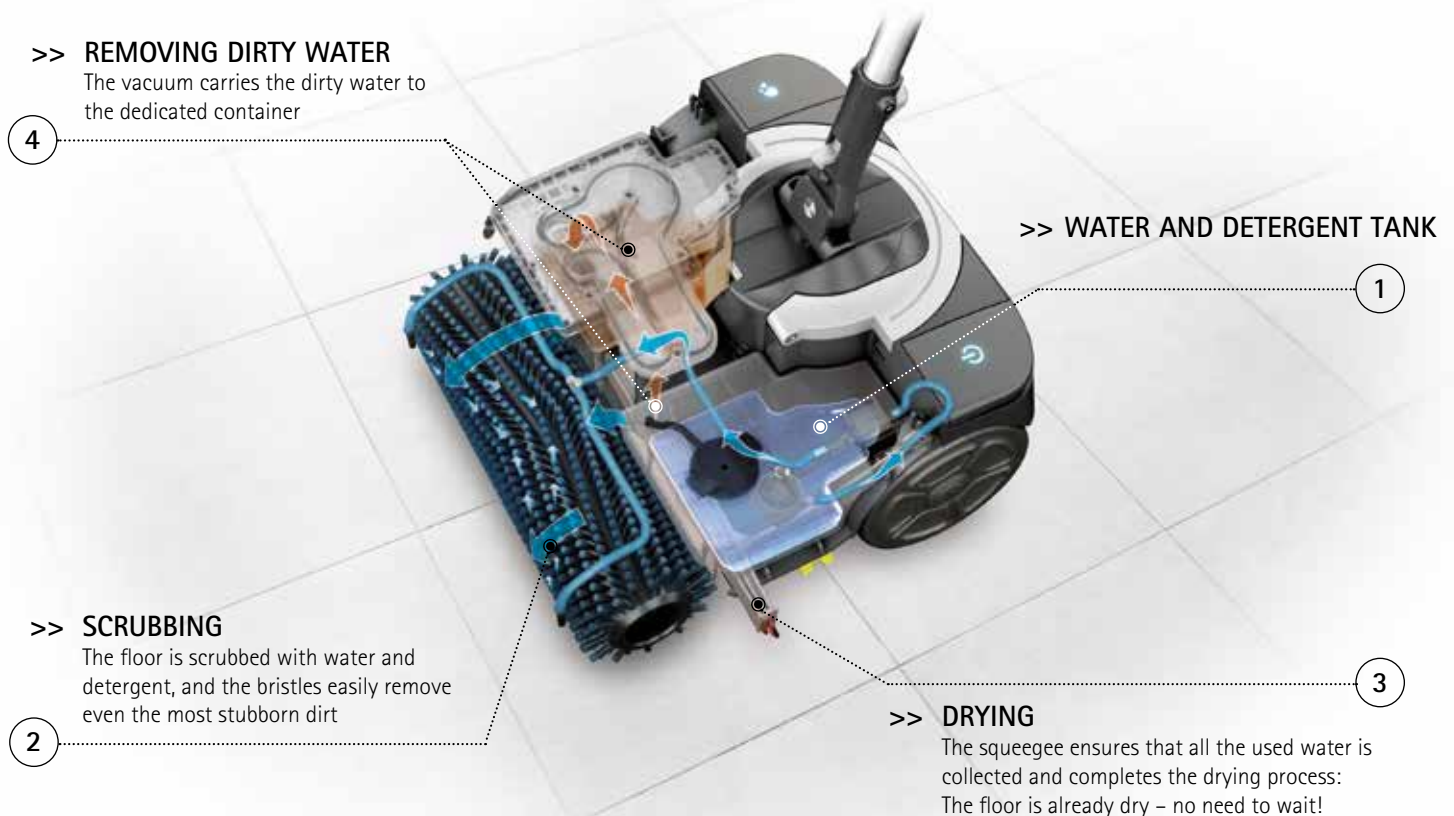

Until now, you have been using a mop and bucket to clean floors; but now you can scrub and dry with FIMOP and wave goodbye to backache!

Cleaning is more thorough than when using a wet mop.

FIMOP

FIMOP

scrubs and dries floors removing the dirt
in a single operation, saving you the trouble
of having to use a mop and bucket

>> **COMFORTABLE**

Adjustable handle height

>> **SMART JUNCTION**

The innovative universal joint provides perfect manoeuvrability for scrubbing and drying in all directions with extreme ease

>> **COMPACT**