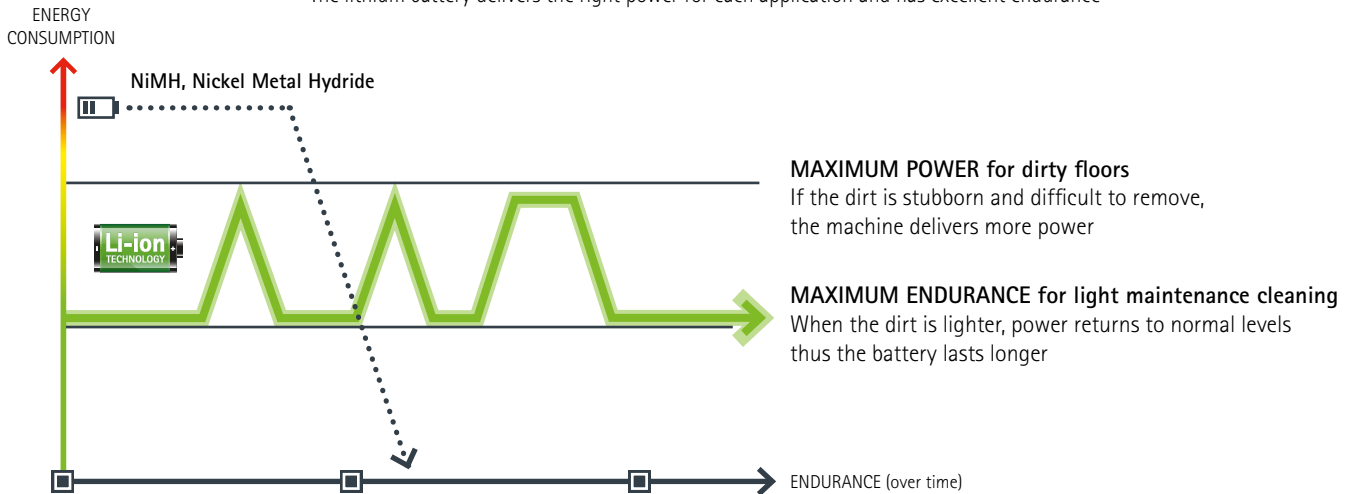

* low foam detergents

FIMOP

LITHIUM-ION
BATTERY TECHNOLOGY

Fimop has chosen lithium-ion technology to give you more.

Thanks to the lithium battery, you can charge up the machine whenever you want, so it's always ready when you need it.
And, compared with a traditional battery, it lasts longer and provides maximum power when you need it.
The lithium battery delivers the right power for each application and has excellent endurance